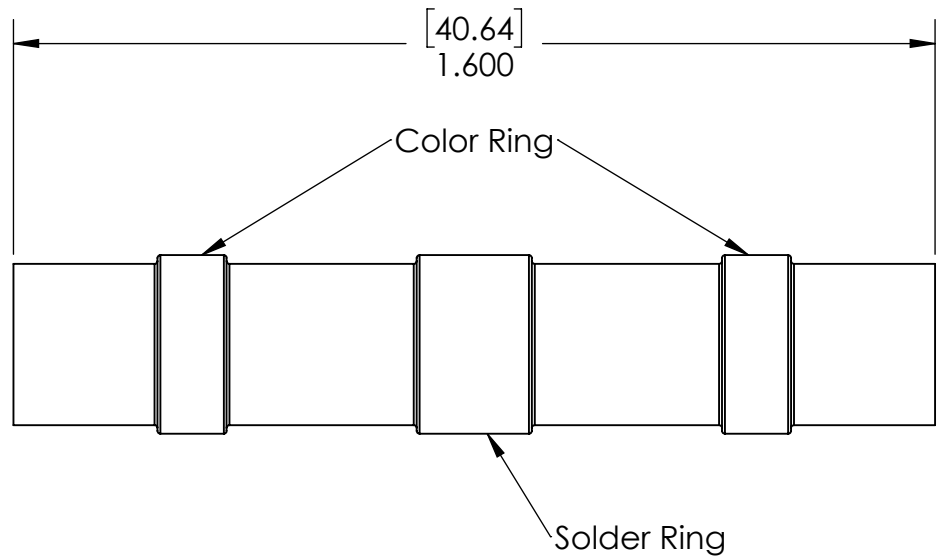

Part #	Ring Color	Wire Gauge Size	A
WCP-0031	Red	22-18 AWG	0.120
WCP-0032	Blue	16-14 AWG	0.200
WCP-0033	Yellow	12-10 AWG	0.250

Description		Solder Seal Connectors (10-Pack)	
Dwg No		Web-WCP Solder Seal Connectors	
Project		FIRST Robotics - FRC	Sheet 1 of 1
Release	9/22/2021	<b>ALL DIMENSIONS ARE IN INCHES [MM].</b>	